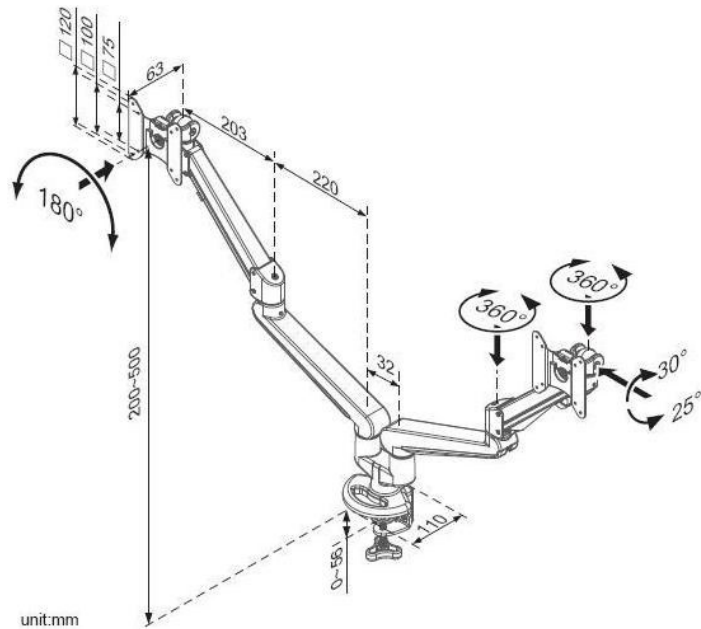

Ascend Dual Gas Arm with Standard Clamp

Product Specification

Product code	CMS3061C-ED - WHITE
*Weight capacity	From 3 - 8 kg per arm
**Maximum Screen Size	36"
Height adjustment range	200mm – 500mm from desktop
Max forward extension	486mm
VESA	75mm & 100mm VESA compliant
Movement	Height adjustment, tilt, swivel, rotation and reach

*Capacity may be reduced if monitor size is greater than 26" or depth is greater than 5.5cm

**Subject to weight being within range & VESA 75 x 75mm or 100 x 100mm, please refer to our measurements / line drawings and check with screen manufacturers measurements including bezel

Additional Information

Clamp for 16mm to 55mm desktops
Integral cable management
2 screen gas assisted height adjustment
Lockable quick release VESA function
180 anti rotation feature
Over 90% of the Aluminium Alloy content is recycled